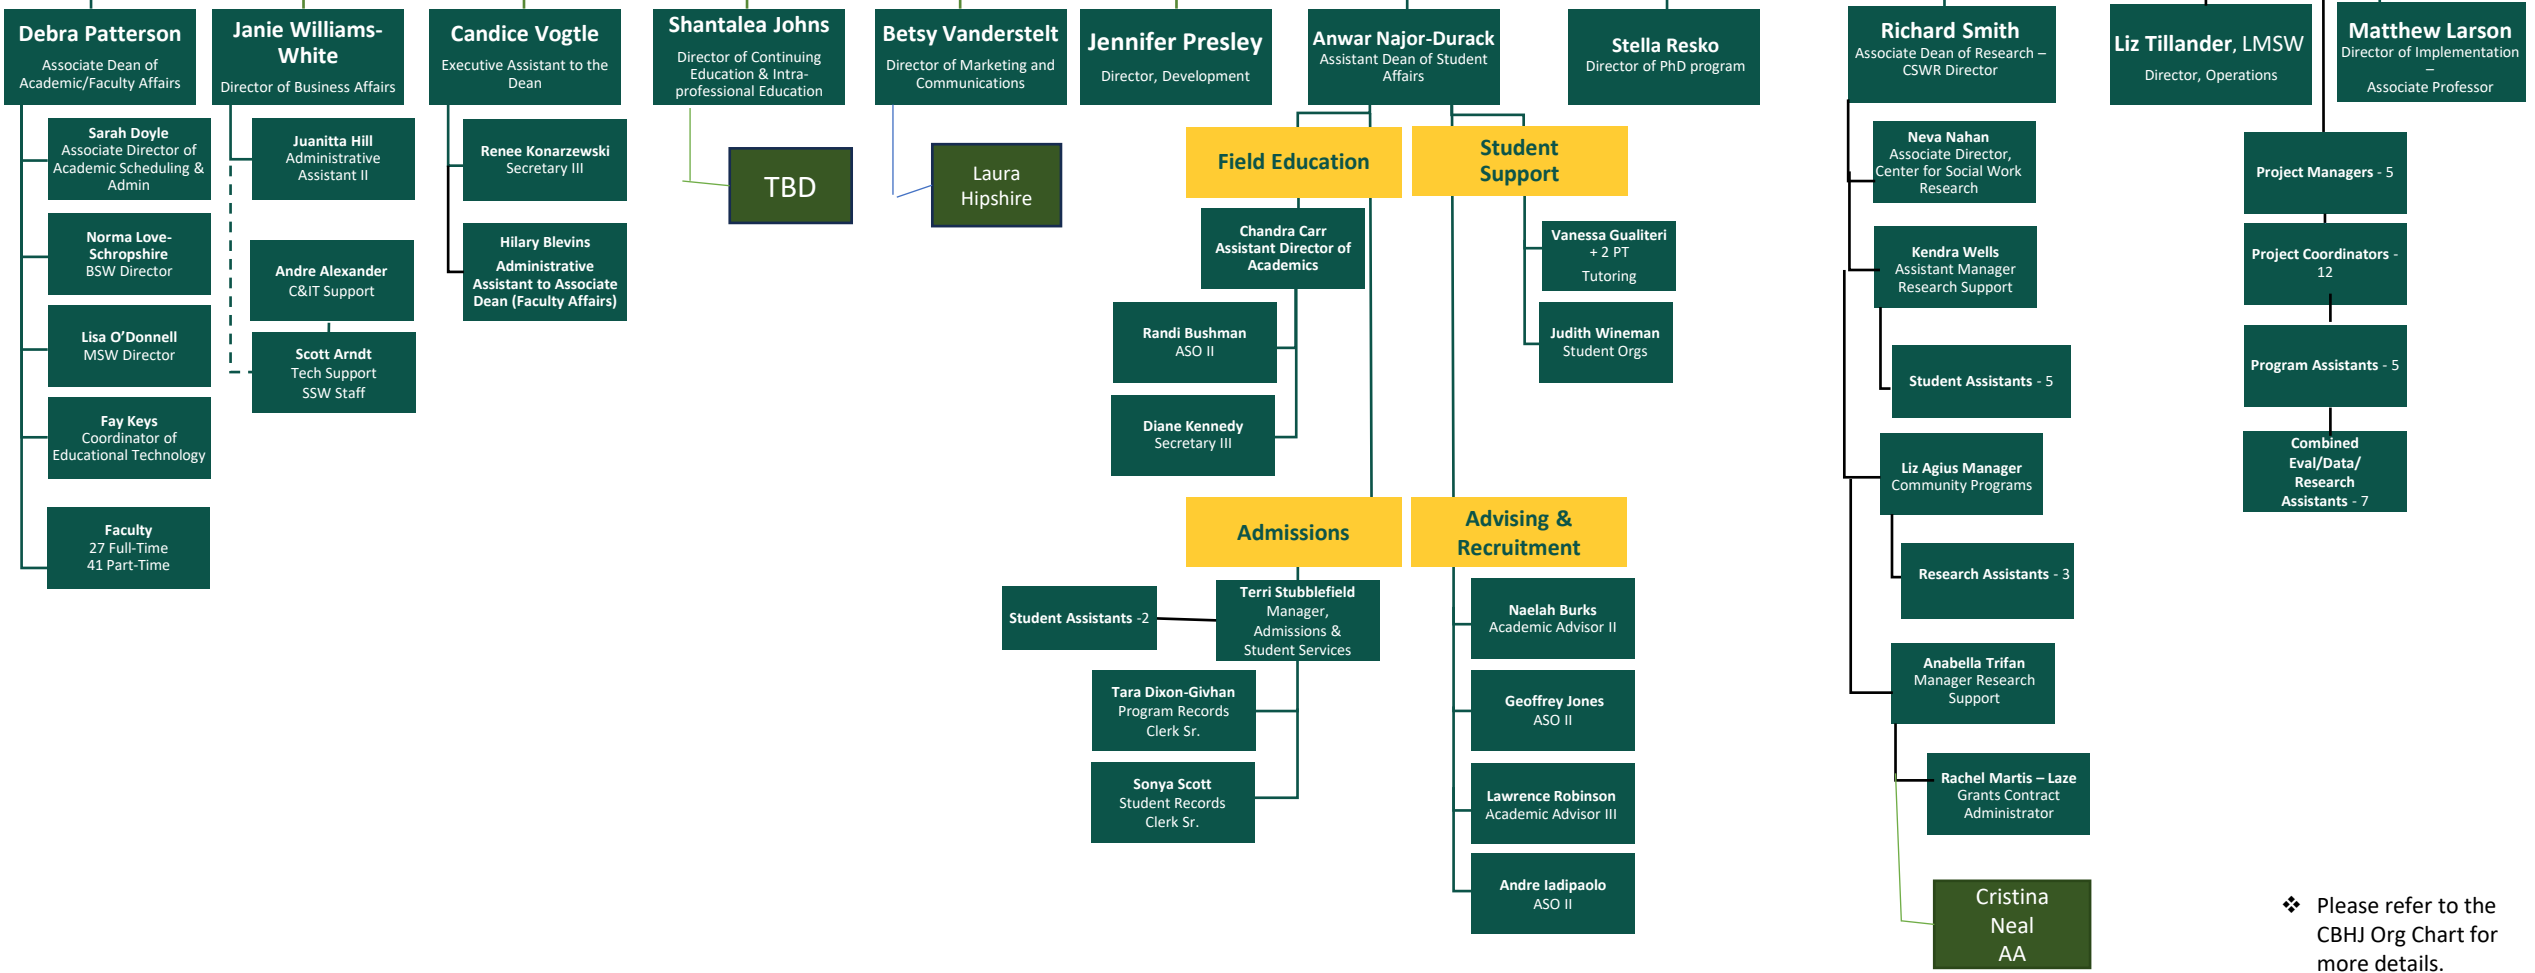

WAYNE STATE
School of Social Work

Organizational Chart 11-14-23

Sheryl Kubiak
Dean

Center for Social Work Research (CSWR)

Center for Behavioral Health and Justice (CBHJ)

❖ Please refer to the CBHJ Org Chart for more details.