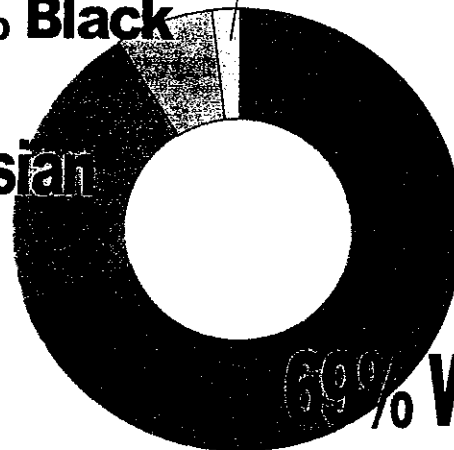

29% of females are tenured

Age 62 & older

24%

21% Asian

7% Black

2% Latino

69% White

The average age of WSU faculty